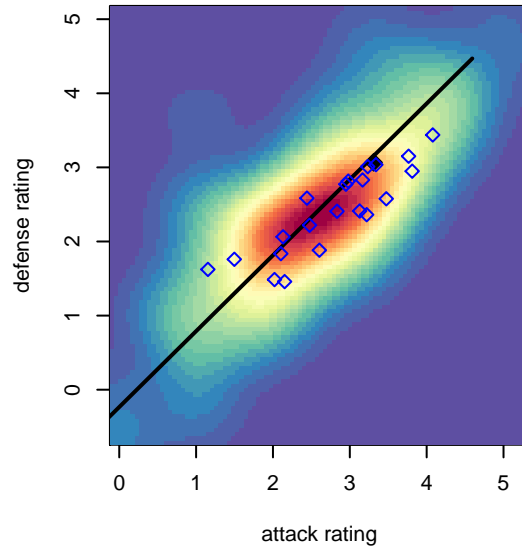

**attack and defense rating
relative to others at age
and all opponents in last 13 months**