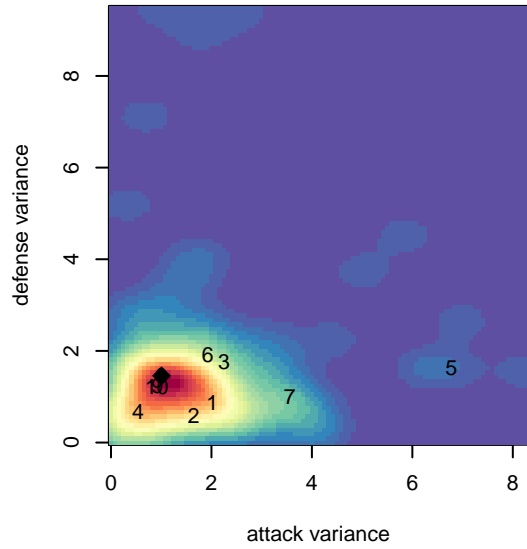

PacNW Blue G99

Pacific Northwest SC
 Tukwila, WA
 G99 total strength=1720
 attack=27.36 defense=21.51
 fall league = RCL G99 Div 3

alt names used:
 PacNW G99 Blue
 PacNW G99 Blue B
 PacNW G99 Blue B
 PacNW SC 99 Blue
 PacNW G99 Blue B

Venues played:
 2017 Rainier Challenge Samba U19
 2017 AstroTurf Showcase GU18-19 C, D & E
 2017 RCL G99 Div 3
 2017 PacNW Winter Classic 1999-2000 Show
 2017 WYS Presidents Cup G99 Division 1

**attack and defense variance (black dot)
relative to other teams
and top 10 in region**