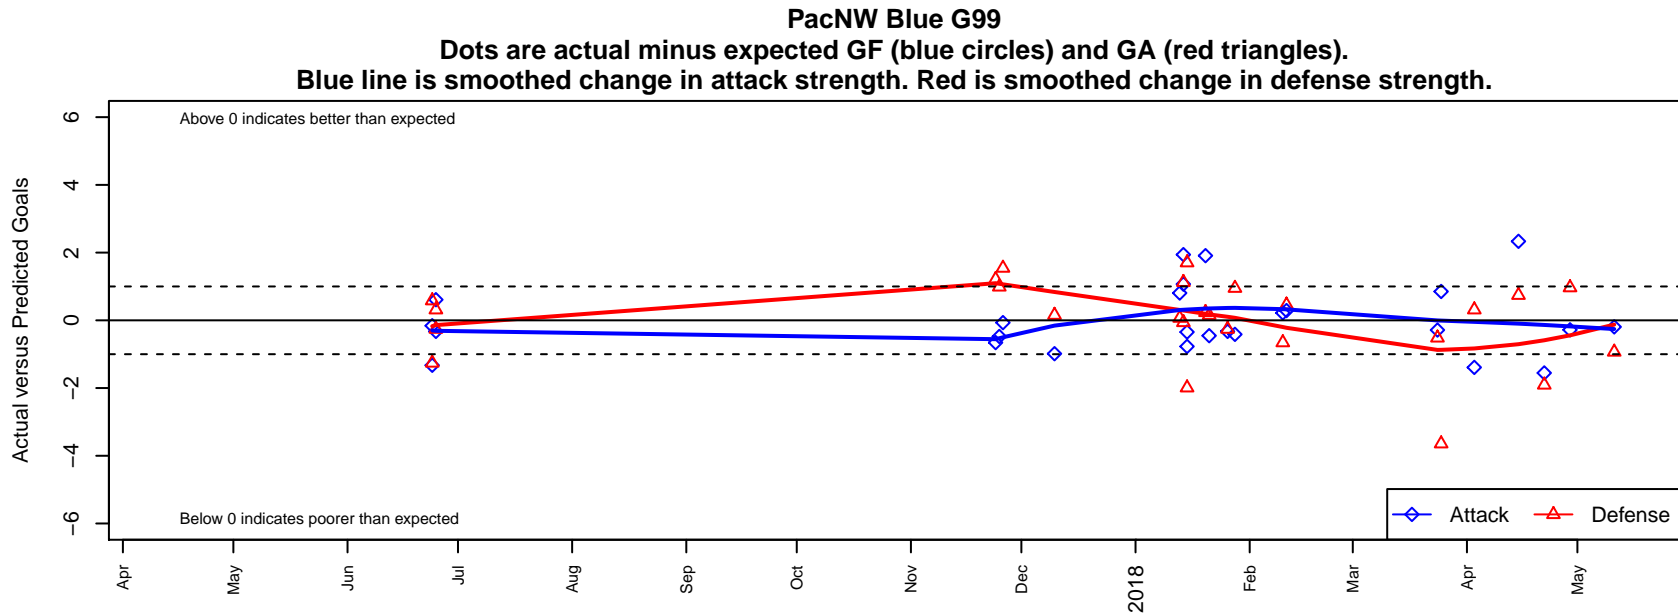

PacNW Blue G99

Pacific Northwest SC
 Tukwila, WA
 G99 total strength=1720
 attack=27.36 defense=21.51
 fall league = RCL G99 Div 3

alt names used:
 PacNW G99 Blue
 PacNW G99 Blue B
 PacNW G99 Blue B
 PacNW SC 99 Blue
 PacNW G99 Blue B

Venues played:
 2017 Rainier Challenge Samba U19
 2017 AstroTurf Showcase GU18-19 C, D & E
 2017 RCL G99 Div 3
 2017 PacNW Winter Classic 1999-2000 Show
 2017 WYS Presidents Cup G99 Division 1

**attack and defense variance (black dot)
relative to other teams
and top 10 in region**