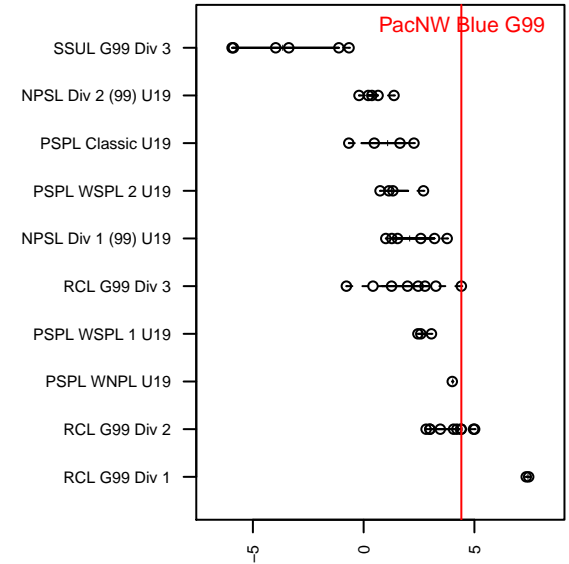

**attack and defense rating
relative to others at age
and all opponents in last 13 months**